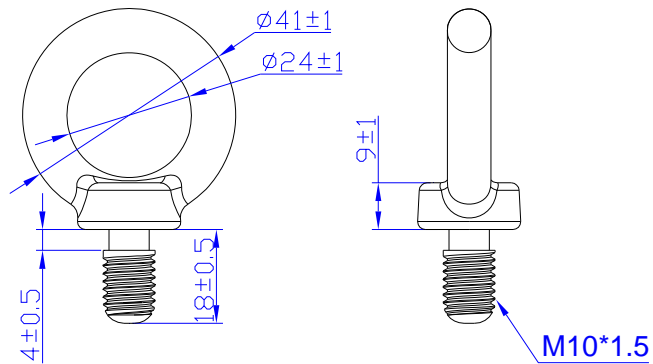

BLT-Mxxxx & HKK-Dxxxx

EUR HUK

LED

	M10	BLT-M1000
	M12	BLT-M1200
	DN15	HKK-D1500

EUR-096SxxxDT/DV/ST/SV	BLT-M1000	HKK-D1500
EUR-150SxxxDT/DV/ST/SV	BLT-M1000	HKK-D1500
EUR-200SxxxDT/DV/ST/SV	BLT-M1000	HKK-D1500
EUR-240SxxxDT/DV/ST/SV	BLT-M1200	HKK-D1500
EUR-320SxxxDT/DV/ST/SV	BLT-M1200	HKK-D1500
HUK-096SxxxDT/DV	BLT-M1200	HKK-D1500
HUK-150SxxxDT/DV	BLT-M1200	HKK-D1500

	-	-	20 kg	BLT-M1000
	-	-	20 kg	BLT-M1200
	-	-	20 kg	HKK-D1500
	-	105 g	-	BLT-M1000
	-	130 g	-	BLT-M1200
	-	40 g	-	HKK-D1500

BLT-M1000	120	M10	/
BLT-M1200	120	M12	/
HKK-D1500	120	DN15	/

**BLT-M1000**

PROJ: